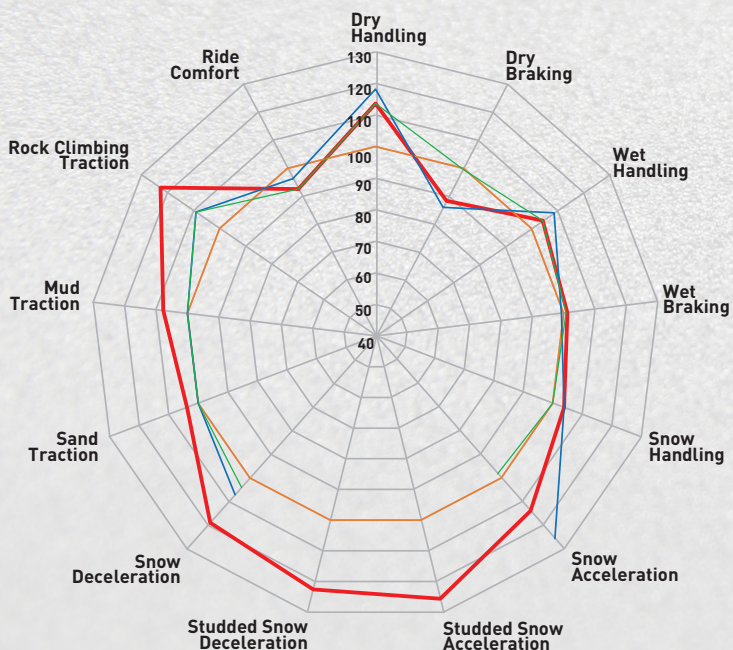

## KR601

The Kenda Klever R/T was designed to conquer rough terrain without sacrificing the ride and comfort of an A/T tire. Combining our triple threat 3-ply sidewall for exceptional durability and an optimized tread design with a superior all-weather compound, makes the Klever R/T the right solution for 4x4 owners in the dirt or any off-road environment. On the road, the KR601 has exceptional wet traction, in addition to providing low road noise and strong winter performance. The Klever R/T is ready for snow and pinned for winter studs. Aggressively styled, strong upper sidewall tread blocks assist with typically difficult mud, sand and gravel environments while the construction provides long lasting wear.

### TRIPLE THREAT SIDEWALL

- 3 full carcass plies of polyester ensure the best amount of protection from impact damage and punctures
- Aggressive sidewall tread not only gains you traction but protects against cutting, tearing and abrasions
- Robust bead protector shields the bead area and rim from close encounters with trail obstacles

- Interlocking center tread blocks for aggressive Off-Road, and Snow performance
- Large groove volumes to maximize hydroplaning resistance, wet traction, and mud traction performance
- High sipe density for excellent snow, ice, and wet traction
- Stud-able for increased winter performance (TSMI #15)

HO20-High Offset 20" Wheels 5.5-6.25" Back Spacing; HO22-High Offset 22" Wheels 5.5-6.25" Back Spacing; HO24-High Offset 24" Wheels 5.5-6.25" Back Spacing

22

24